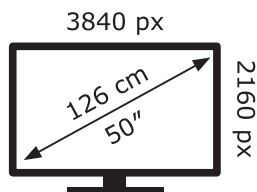

LG Electronics

50QNED816QA

71 kWh/1000h

ABCDEF**G**

109 kWh/1000h

2019/2013