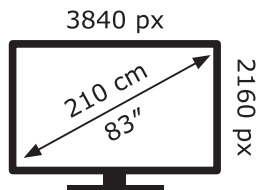

LG Electronics

OLED83C24LA

**150** kWh/1000h

ABCDEF**G**

**314** kWh/1000h

2019/2013