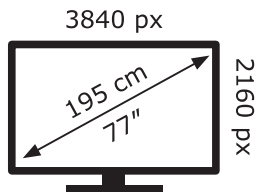

LG Electronics

OLED77B26LA

**131** kWh/1000h

ABCDEF**G**

**269** kWh/1000h

2019/2013