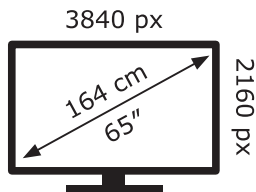

LG Electronics

OLED65B26LA

**105** kWh/1000h

ABCDEF**G**

**202** kWh/1000h

2019/2013