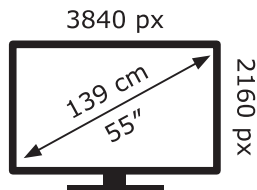

LG Electronics

OLED55B26LA

84 kWh/1000h

ABCDEF**G**

151 kWh/1000h

2019/2013