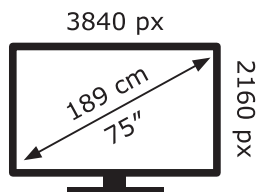

# ENERG

LG Electronics

75UP81003LR

**143** kWh/1000h

ABCDEF**G**

**186** kWh/1000h

2019/2013