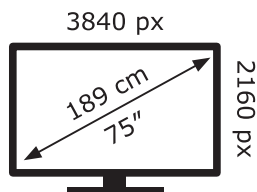

ENERG ⚡

LG Electronics

75UP80003LR

143 kWh/1000h

ABCDEF**G**

186 kWh/1000h

2019/2013