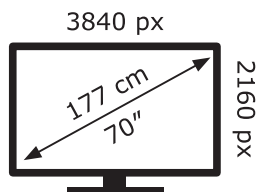

# ENERG

LG Electronics

70UP81003LR

**127** kWh/1000h

ABCDEF**G**

**170** kWh/1000h

2019/2013