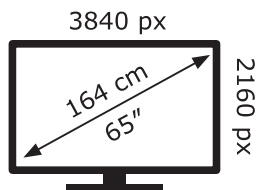

**ENERG** ⚡

**LG Electronics**

65NANO883PB

**95** kWh/1000h

ABCDEF**G**

**173** kWh/1000h

2019/2013