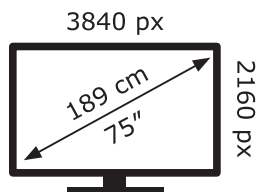

ENERG ⚡

LG Electronics

75UP76706LB

141 kWh/1000h

ABCDEF**G**

185 kWh/1000h

2019/2013