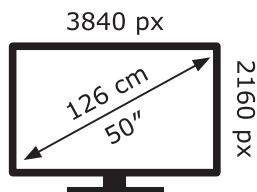

ENERG ⚡

LG Electronics

50UR762H9ZC

87 kWh/1000h

ABCDEF**G**

104 kWh/1000h

2019/2013