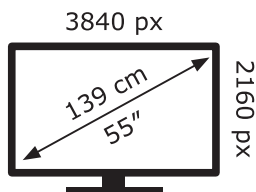

ENERG ⚡

LG Electronics

55UP80003LR

99 kWh/1000h

ABCDEF**G**

129 kWh/1000h

2019/2013