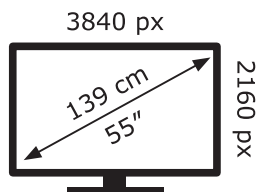

ENERG ⚡

LG Electronics

55UP80009LR

99 kWh/1000h

ABCDEF**G**

129 kWh/1000h

2019/2013