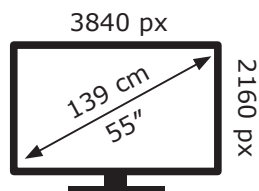

ENERGY

LG Electronics

55UT640S0ZA

99 kWh/1000h

ABCDEF**G**

132 kWh/1000h

2019/2013