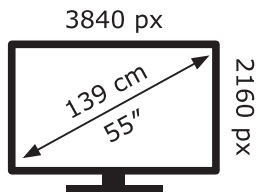

ENERG ⚡

LG Electronics

55UR640S9ZD

100 kWh/1000h

ABCDEF**G**

124 kWh/1000h

2019/2013