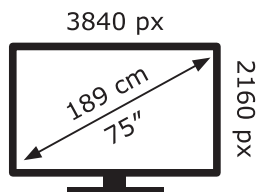

# ENERG

LG Electronics

75UR640S0ZD

**166** kWh/1000h

ABCDEF**G**

**179** kWh/1000h

2019/2013