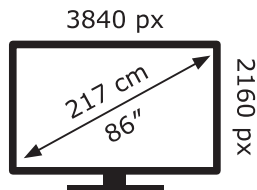

ENERG ⚡

LG Electronics

86UR640S0ZD

204 kWh/1000h

ABCDEF**G**

268 kWh/1000h

2019/2013