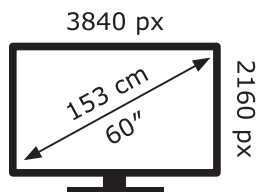

ENERG ⚡

LG Electronics

60UP80006LR

119 kWh/1000h

ABCDEF**G**

155 kWh/1000h

2019/2013