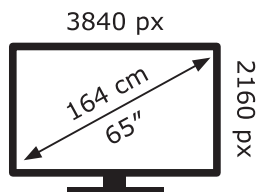

**ENERG** ⚡

**LG Electronics**

65UP80006LR

**123** kWh/1000h

ABCDEF**G**

**160** kWh/1000h

2019/2013