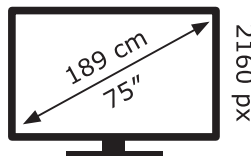

LG Electronics

75UP80006LR

143 kWh/1000h

ABCDEF**G**

186 kWh/1000h

3840 px

2019/2013