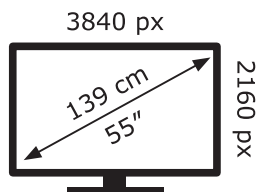

ENERG ⚡

LG Electronics

55UP80006LR

99 kWh/1000h

ABCDEF**G**

129 kWh/1000h

2019/2013