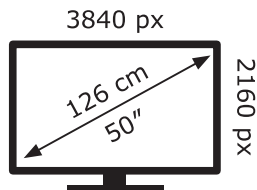

ENERG

LG Electronics

50UP81006LR

79 kWh/1000h

ABCDEF**G**

102 kWh/1000h

2019/2013