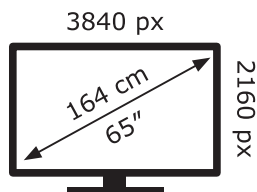

ENERG ⚡

LG Electronics

65UP76706LB

105 kWh/1000h

ABCDEF**G**

137 kWh/1000h

2019/2013