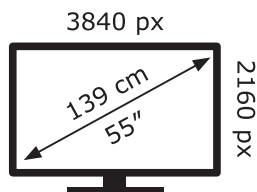

ENERG ⚡

LG Electronics

55UP76706LB

85 kWh/1000h

ABCDEF**G**

109 kWh/1000h

2019/2013