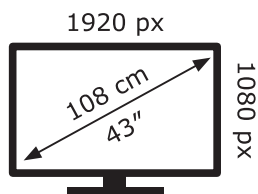

ENERG 

LG Electronics

43LT341H9ZA

43 kWh/1000h

2019/2013