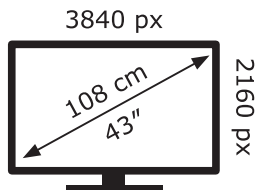

ENERG

LG Electronics

43UP80006LR

65 kWh/1000h

ABCDEF**G**

88 kWh/1000h

2019/2013