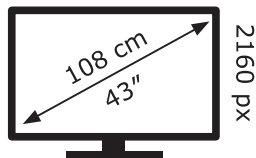

ENERG ⚡

LG Electronics

43UP81009LR

65 kWh/1000h

ABCDEF**G**

88 kWh/1000h

3840 px

2019/2013