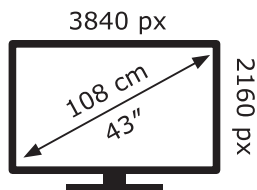

ENERG ⚡

LG Electronics

43UP80003LA

65 kWh/1000h

ABCDEF**G**

88 kWh/1000h

2019/2013