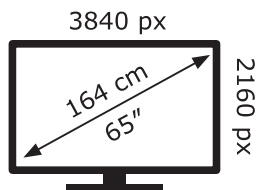

**ENERG** ⚡

**LG Electronics**

65UP78003LB

**105** kWh/1000h

ABCDEF**G**

**137** kWh/1000h

2019/2013