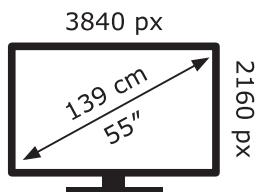

LG Electronics

55UP81006LR

**99** kWh/1000h

ABCDEF**G**

**129** kWh/1000h

2019/2013