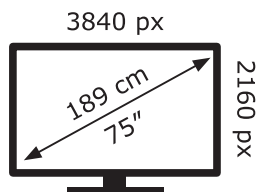

LG Electronics

75UP81006LR

143 kWh/1000h

ABCDEF**G**

186 kWh/1000h

2019/2013