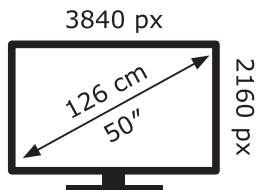

LG Electronics

50NANO756PR

79 kWh/1000h

ABCDEF**G**

102 kWh/1000h

2019/2013