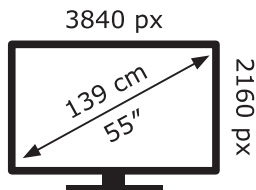

LG Electronics

55NANO756PR

95 kWh/1000h

ABCDEF**G**

126 kWh/1000h

2019/2013