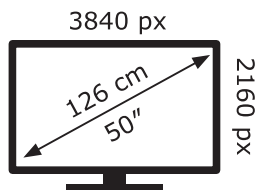

**ENERG** ⚡

**LG Electronics**

50UP77003LB

**68** kWh/1000h

ABCDEF**G**

**88** kWh/1000h

2019/2013