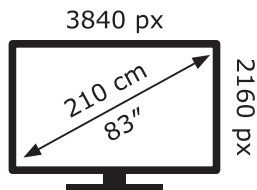

ENERG ⚡

LG Electronics

OLED83C11LA

186 kWh/1000h

ABCDEF**G**

346 kWh/1000h

2019/2013