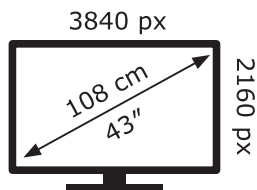

**ENERG** ⚡

**LG Electronics**

43UP76903LE

**67** kWh/1000h

ABCDEF**G**

**HDR**

**85** kWh/1000h

2019/2013