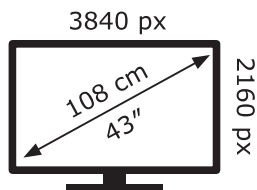

ENERG

LG Electronics

43UP78003LB

65 kWh/1000h

ABCDEF**G**

HDR

83 kWh/1000h

2019/2013