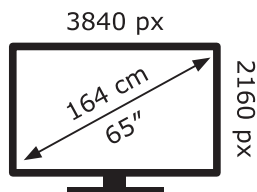

**ENERG** ⚡

**LG Electronics**

65UP751C0ZF

**136** kWh/1000h

ABCDEF**G**

**162** kWh/1000h

2019/2013