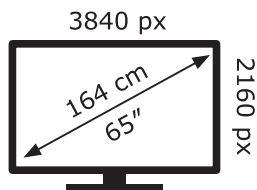

ENERG ⚡

LG Electronics

65NANO753PA

123 kWh/1000h

ABCDEF**G**

161 kWh/1000h

2019/2013