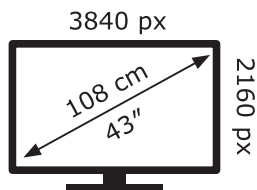

ENERG

LG Electronics

43UP80009LA

65 kWh/1000h

ABCDEF**G**

HDR

88 kWh/1000h

2019/2013