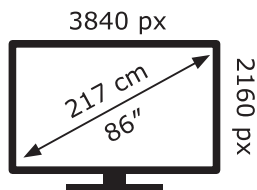

ENERG ⚡

LG Electronics

86UP80006LA

205 kWh/1000h

ABCDEF**G**

272 kWh/1000h

2019/2013