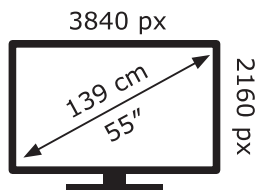

ENERG

LG Electronics

55NANO759PA

95 kWh/1000h

ABCDEF**G**

126 kWh/1000h

2019/2013