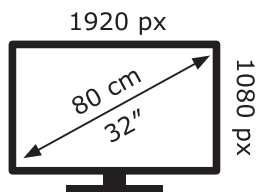

ENERG 

LG Electronics

32LM6380PLC

33 kWh/1000h

2019/2013