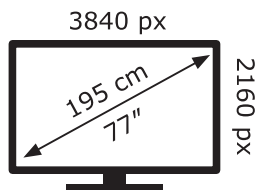

ENERG ⚡

LG Electronics

OLED77C19LA

162 kWh/1000h

ABCDEF**G**

273 kWh/1000h

2019/2013