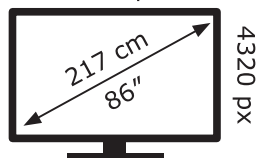

# ENERG

LG Electronics

86QNED999PB

**308** kWh/1000h

ABCDEF**G**

**486** kWh/1000h

7680 px

2019/2013