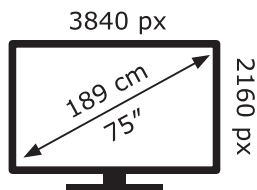

**ENERG** ⚡

**LG Electronics**

75NANO756PA

**154** kWh/1000h

ABCDEF**G**

**203** kWh/1000h

2019/2013