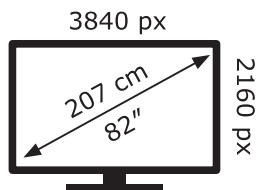

LG Electronics

82UP80006LA

177 kWh/1000h

ABCDEF**G**

234 kWh/1000h

2019/2013