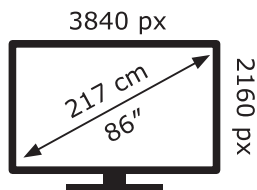

LG Electronics

86NANO8666PA

207 kWh/1000h

ABCDEF**G**

335 kWh/1000h

2019/2013