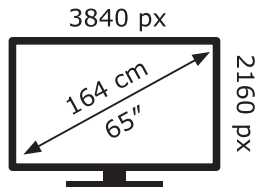

LG Electronics

OLED65B16LA

**122** kWh/1000h

ABCDEF**G**

**235** kWh/1000h

2019/2013