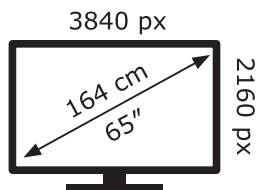

LG Electronics

OLED65C14LB

126 kWh/1000h

ABCDEF**G**

222 kWh/1000h

2019/2013